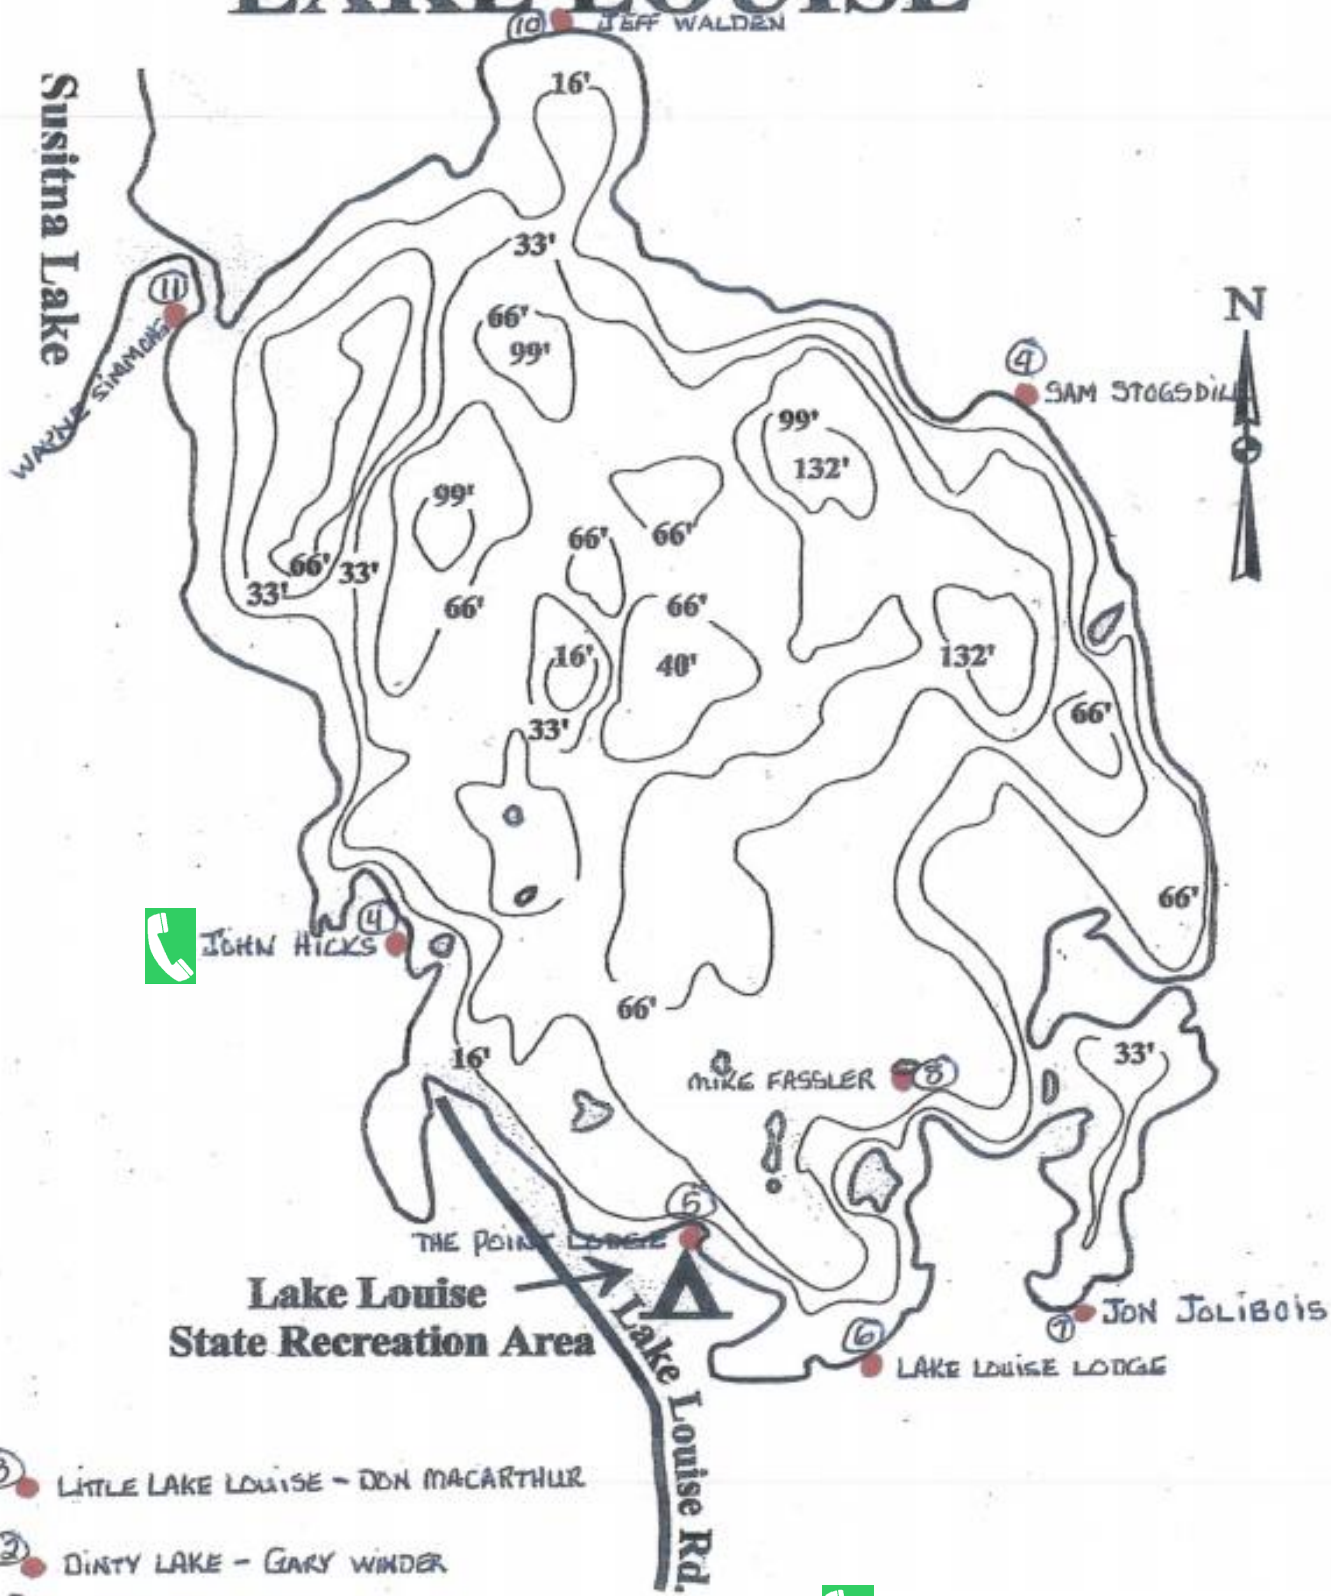

# LAKE LOUISE

- ③ LITTLE LAKE LOUISE - DON MACARTHUR
- ② DIRTY LAKE - GARY WINDER
- ① BOB'S LAKE
- ②a) JAN LAKE - BEN COMPTON

 EMERGENCY PHONE LOCATION

# SUSITNA LAKE

To Tyone Lake 

- 19 ● GREG ROSS
- 20 ● MIKE GARVEY

Located at Mike McGarvey's cabin. Last cabin at Tyone Lake.

A. GRANILLO

Located at John Francis's cabin. 1/2 mile north of Moore Trailhead.

17 RALDY ARNDT

15 BOB POLLEY

14 DAN GIFFEN

HARRY HOLT 13

To Lake Louise 

JOE CIZEK 12

EMERGENCY PHONE LOCATION